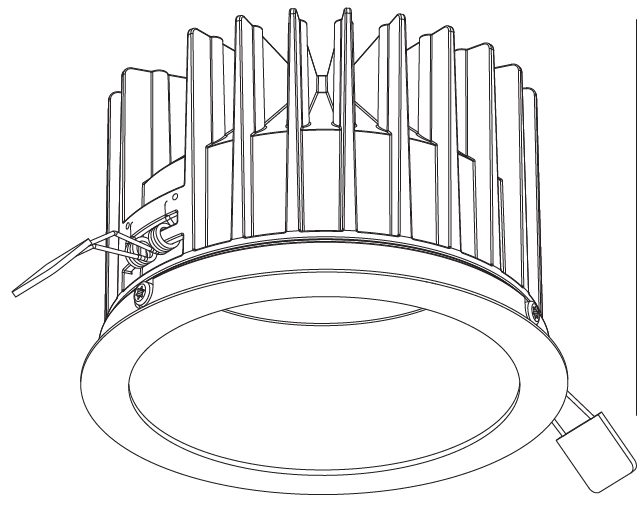

GENERAL

Series: Oiko
Subseries: Oiko Wide
Brand: Prolight
Division: Architectural
Mounting Type: Recessed
Mounting Location: Ceiling
Subcategory: Downlight

PHYSICAL

Shape: Round
Diameter (mm): 160
Diameter (in): 6 5/16
Height (mm): 105
Height (in): 4 1/8
Ceiling Thickness (mm): 10 / 12.5 / 15
Ceiling Thickness (in): 3/8 or 1/2 or 9/16
Min. Recessing Depth (mm): 120
Min. Recessing Depth (in): 4 3/4
Light Distribution: Downlight
Weight (kg): 0.936
Weight (lbs): 2.06
Fixture Finish: SSR / BKV / CWI / CRY / HAB / UFT / ITA / RUA / FTG / MYG / LOD / PUS / FRO / FUP / KIA / POP / BLS / SPG / MEY / GOH / GUM / CHC / COM / ABZ / JAG / OBR / MOS / ROR
Fixture Material: Aluminum Die Cast
Cut-out Measurements: D. - 155mm / 6 1/8"

ELECTRICAL

Lamp Type: LED (Zhaga Standard)
Input Wattage (W): 37.4
Total Output Wattage (W): 34
Dimming: Tri-Mode (Non-Dimming and Phase Dimming (120Vac only) and 0-10V Dimming)
Driver Included: No
Driver Location: Recessed Housing
Driver Type: Constant Current - Universal
Housing: See components
Input Voltage (V): 120 - 277
Constant Current (MA): 900

LED

Number of LEDs: 1
Color Temperature (°K): 3000 / 3500 / 4000
Max. Delivered Lumen (lm): 3490 / 2597 / 2650
Nominal Lumen (lm): 4309 / 3205 / 3270
CRI: >90 CRI
Lamp Life (hrs): 50000

OPTICAL

RATINGS AND CERTIFICATIONS

Certified By: Certified for North American Standards
IP rating: IP20

Ø 160mm 6 5/16"